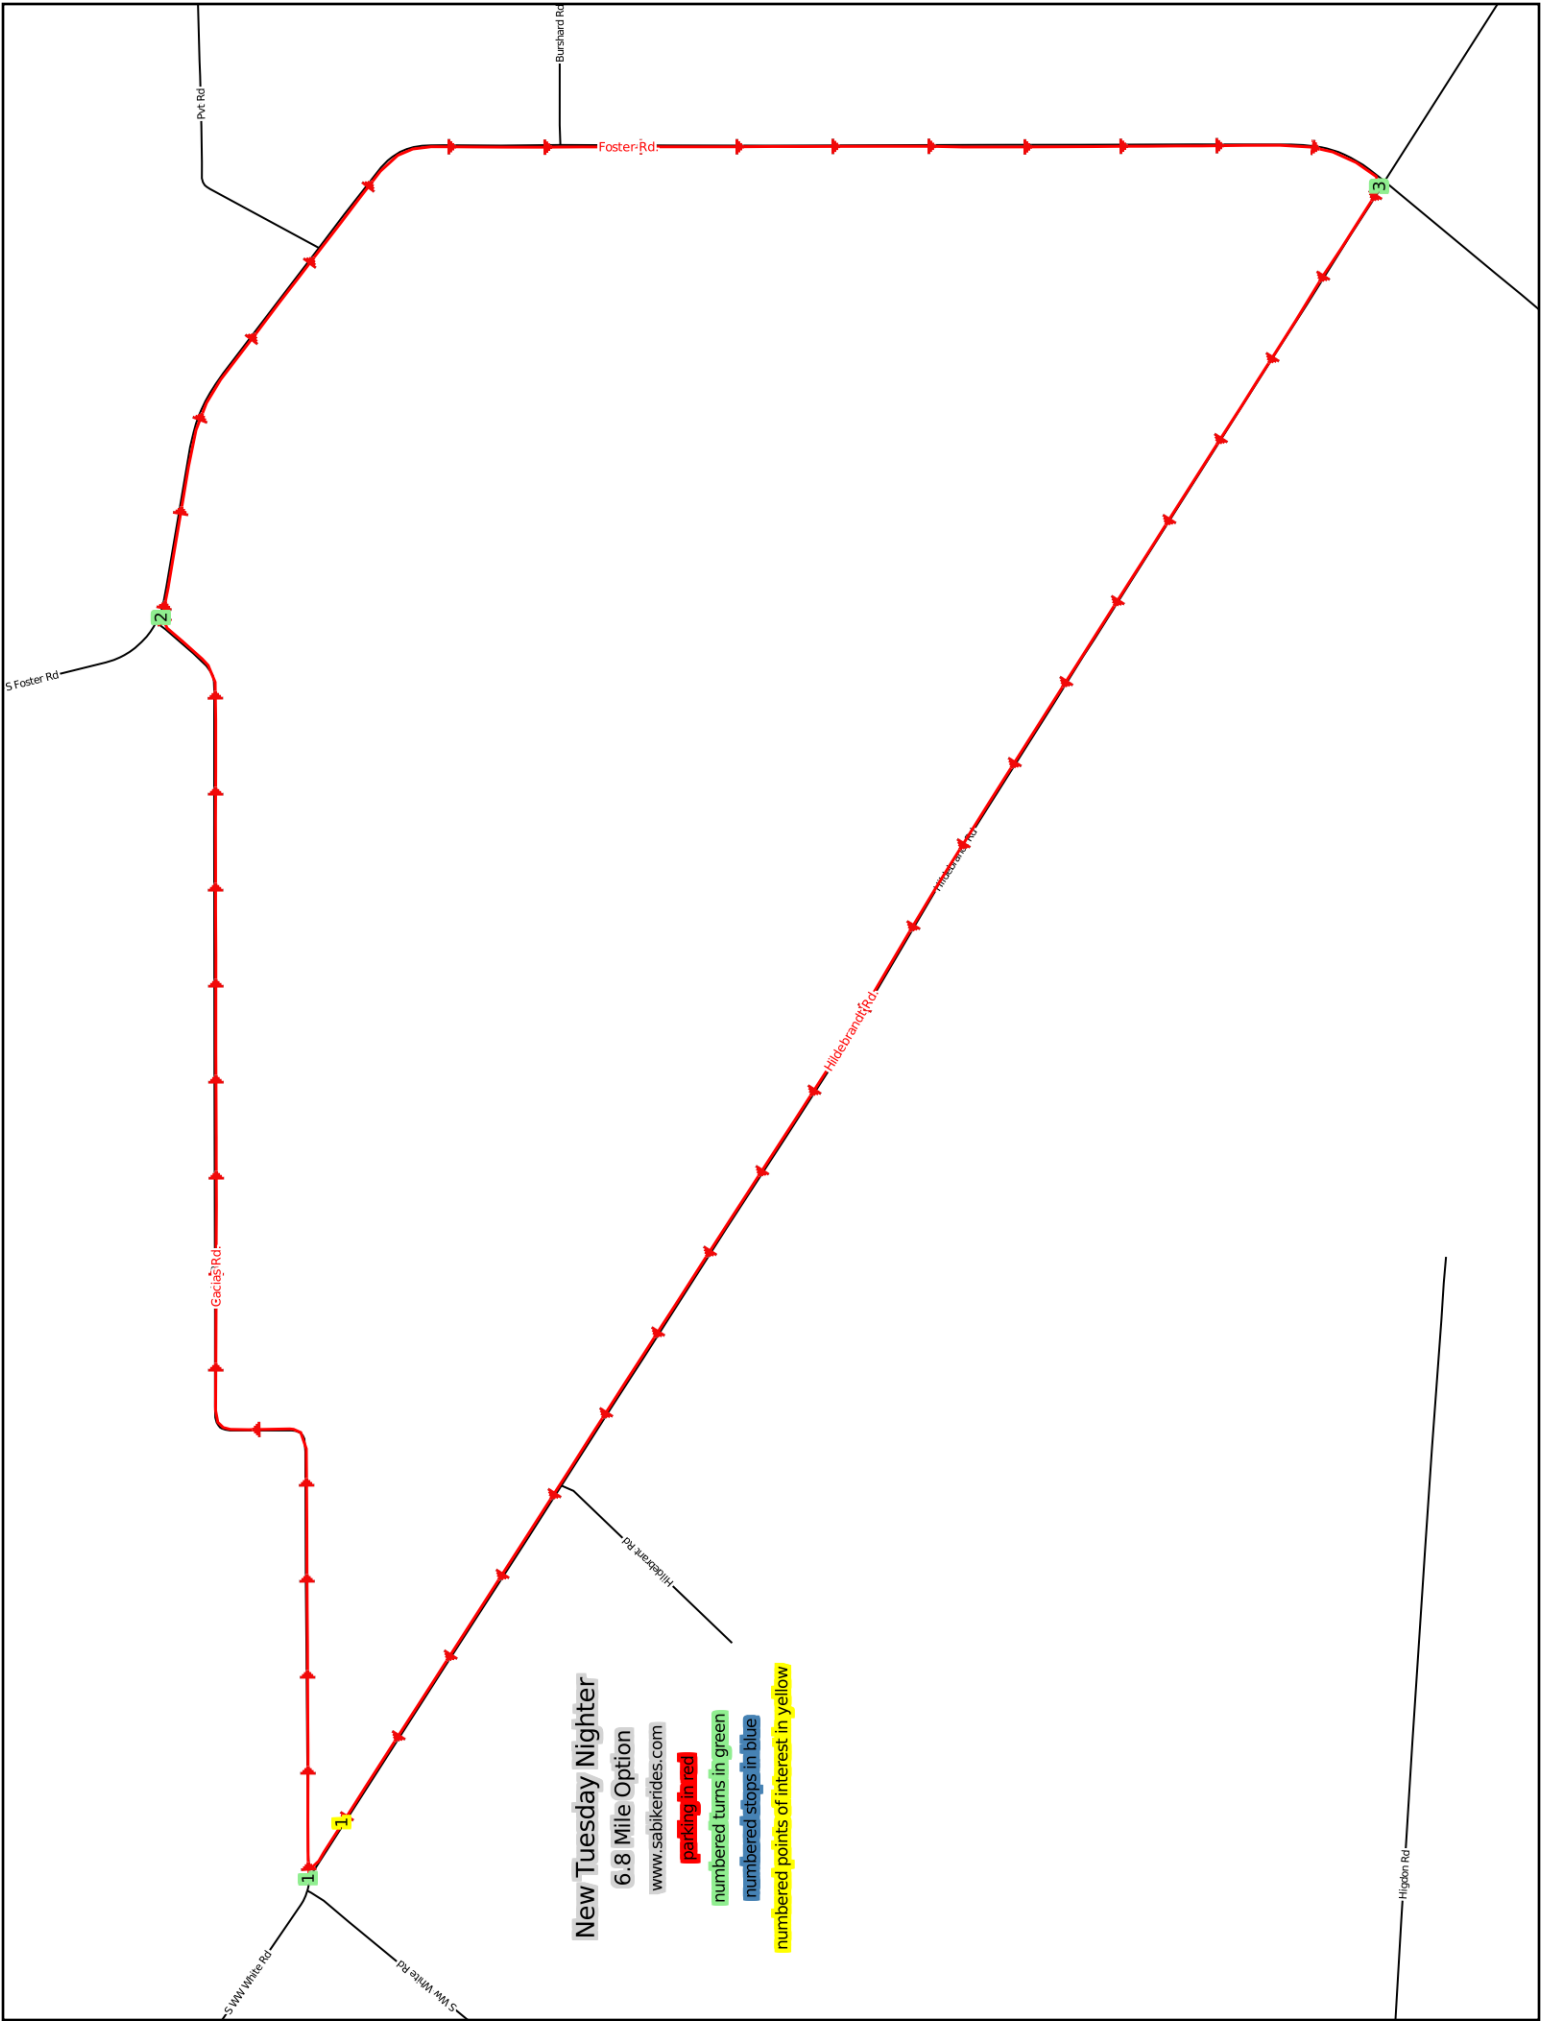

New Tuesday Nighter
6.8 Mile Option
www.sabikerides.com
parking in red
numbered turns in green
numbered stops in blue
numbered points of interest in yellow

<i>Landmark</i>	<i>Distance</i>	<i>Description</i>	<i>Length</i>
Parking	0.00	RIGHT onto Cacias Rd.	1.81
T - 1	1.81	RIGHT onto Foster Rd.	2.22
T - 2	4.03	RIGHT onto Hildebrandt Rd.	2.73
P - 1	6.7	Finish Line	POI
Finish	6.76	Arrive at finish!	Finish