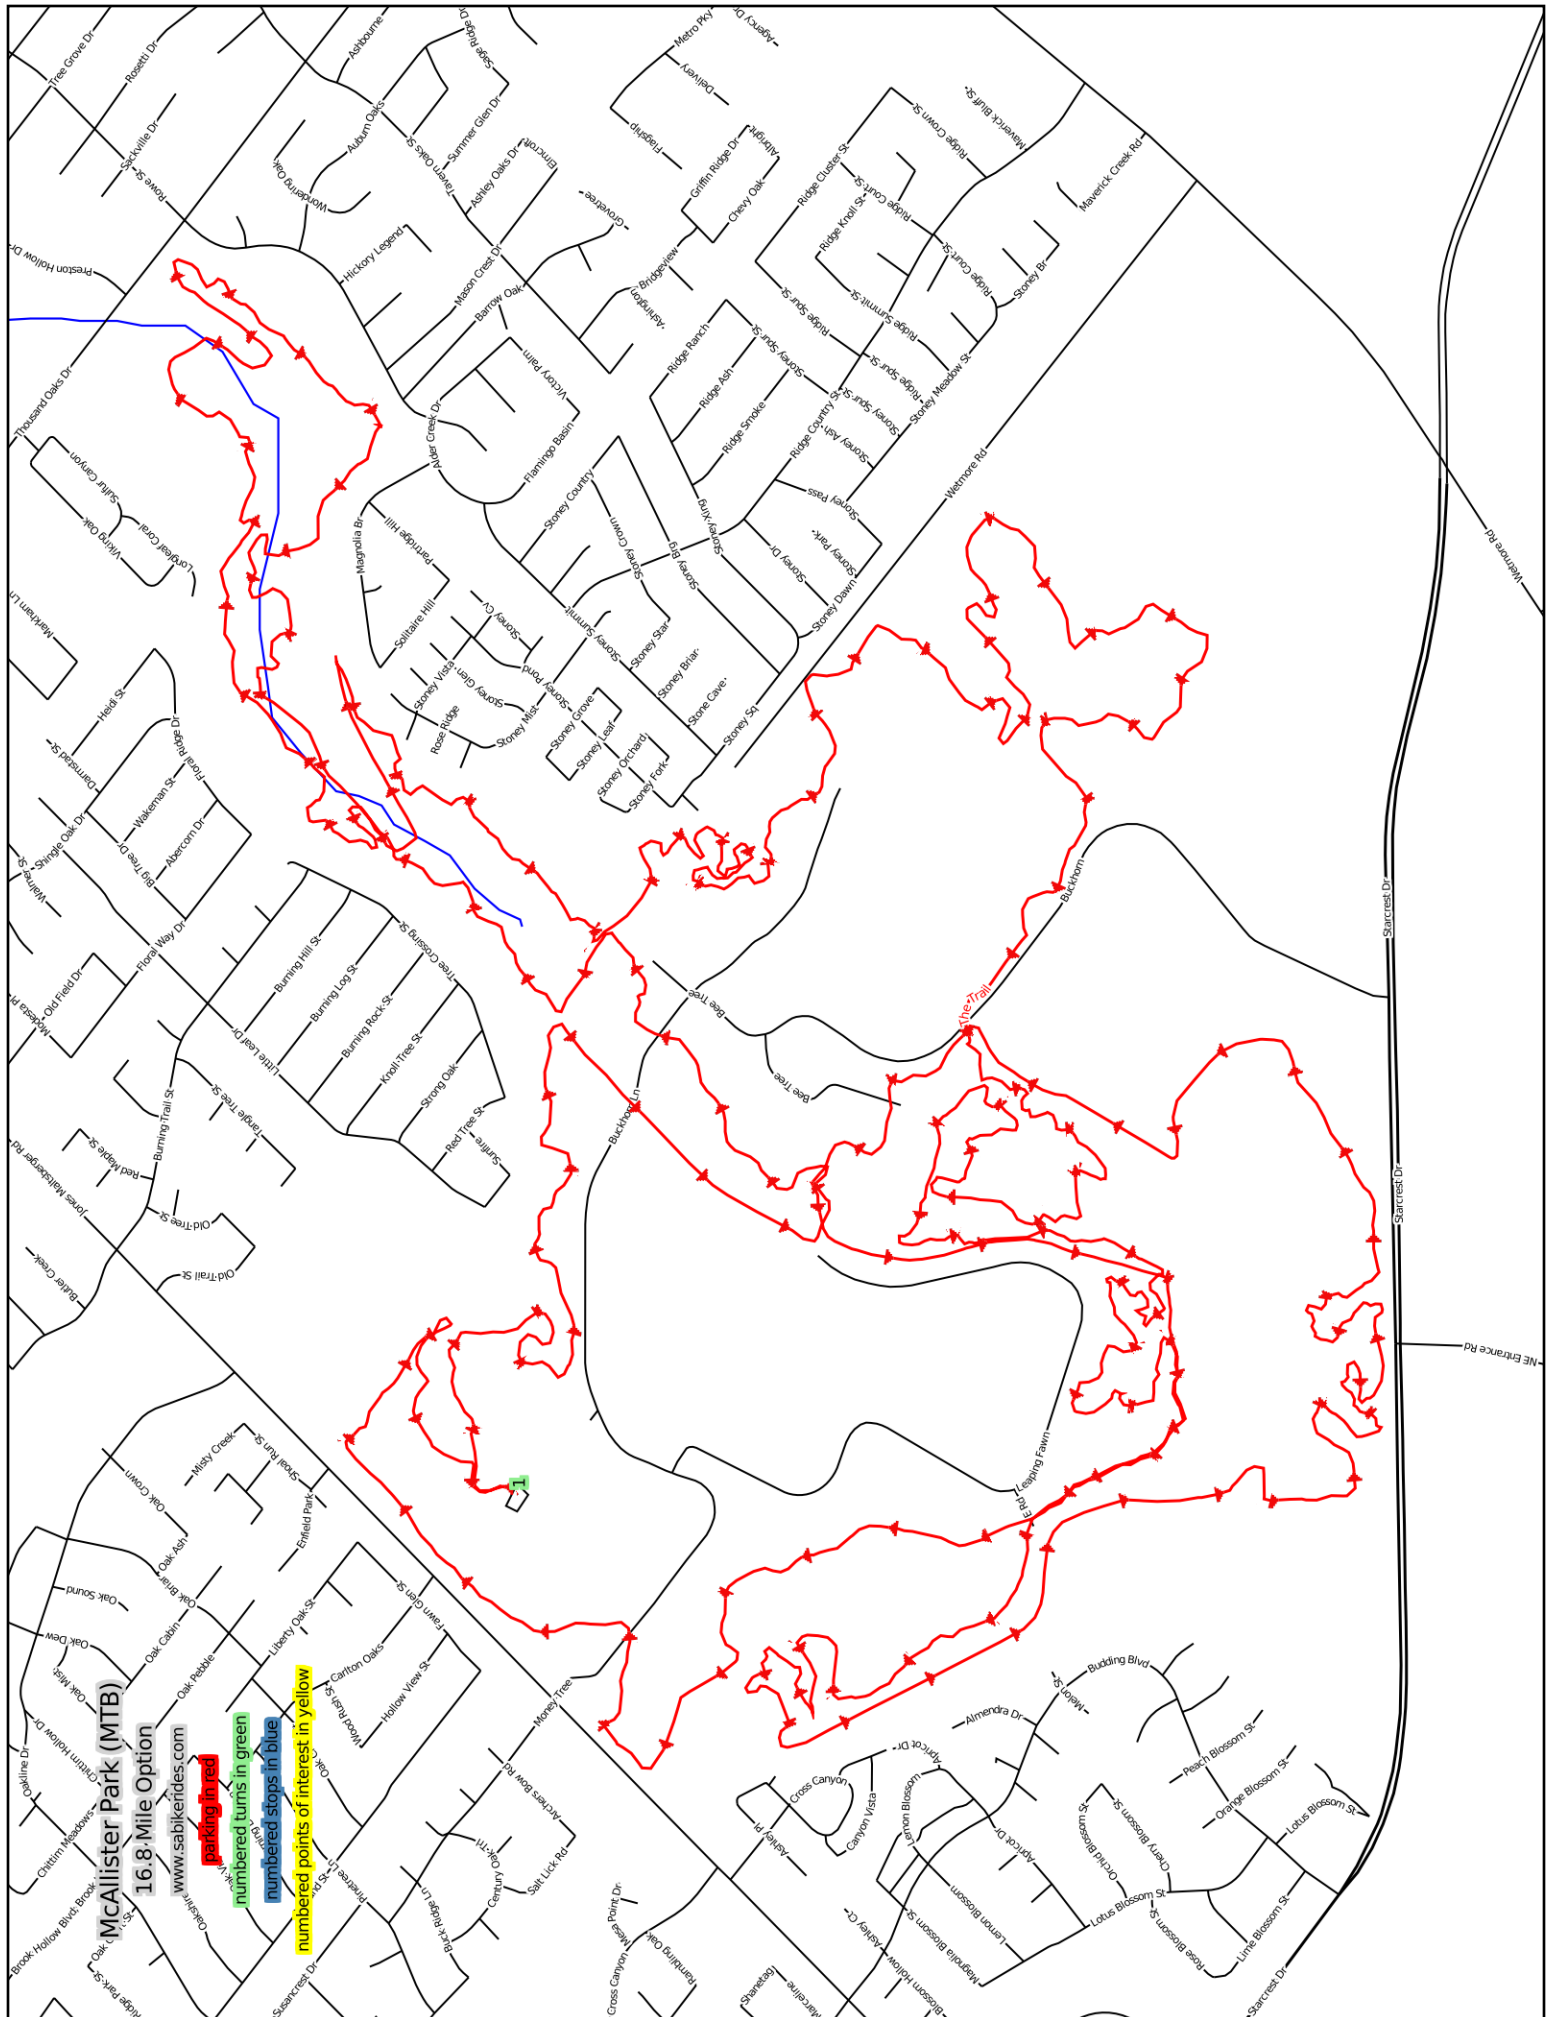

McAllister Park (MTB)

16.8-Mile Option

www.sabikerides.com

parking in red

numbered turns in green

numbered stops in blue

numbered points of interest in yellow

<i>Landmark</i>	<i>Distance</i>	<i>Description</i>	<i>Length</i>
Parking	0.00	enter a trail	16.85
Finish	16.85	Arrive at finish!	Finish