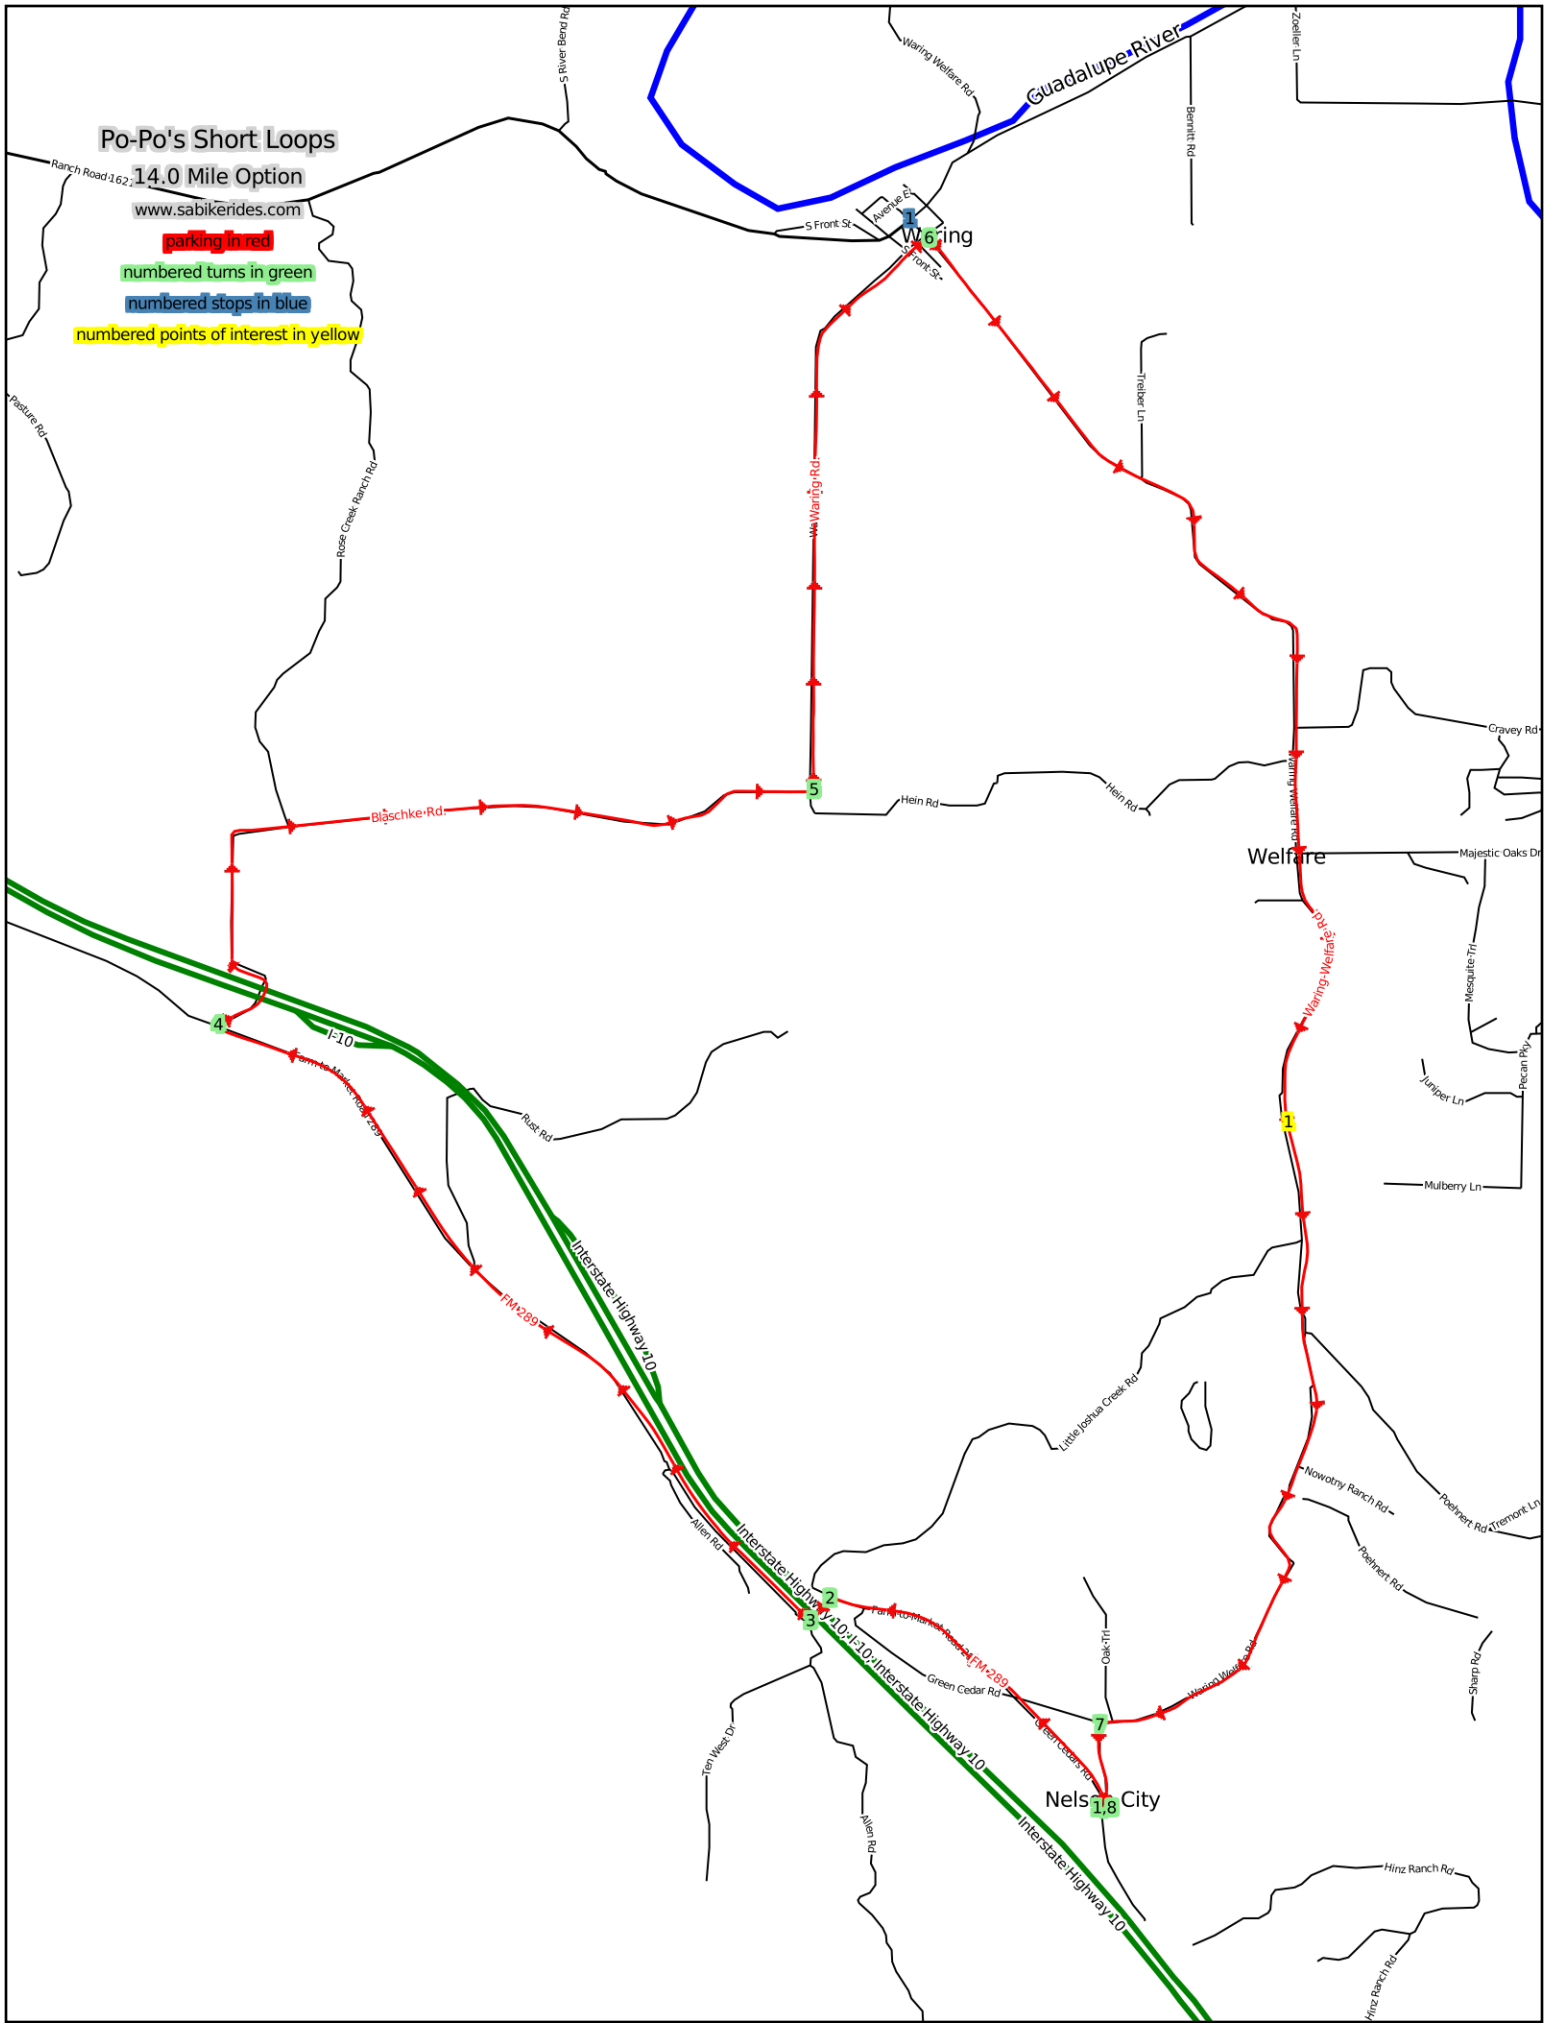

Po-Po's Short Loops

14.0 Mile Option

www.sabikerides.com

parking in red

numbered turns in green

numbered stops in blue

numbered points of interest in yellow

<i>Landmark</i>	<i>Distance</i>	<i>Description</i>	<i>Length</i>
Parking	0.00	NORTH on FM 289.	1.08
T - 1	1.08	LEFT onto FM 289	0.09
T - 2	1.17	RIGHT onto FM 289	2.61
T - 3	3.78	RIGHT onto Blaschke Rd.	2.43
T - 4	6.21	LEFT onto Waring Rd.	1.91
T - 5	8.12	RIGHT onto Waring-Welfare Rd.	5.63
S - 1	8.1	The Waring General Store is at the corner in Waring where Waring-Welfare Rd. and FM 1621 meet.	store
P - 1	11.5	Welfare, TX	POI
T - 6	13.75	LEFT at the Y	0.26
T - 7	14.01	LEFT onto FM 289	0.02
Finish	14.02	Arrive at finish!	Finish