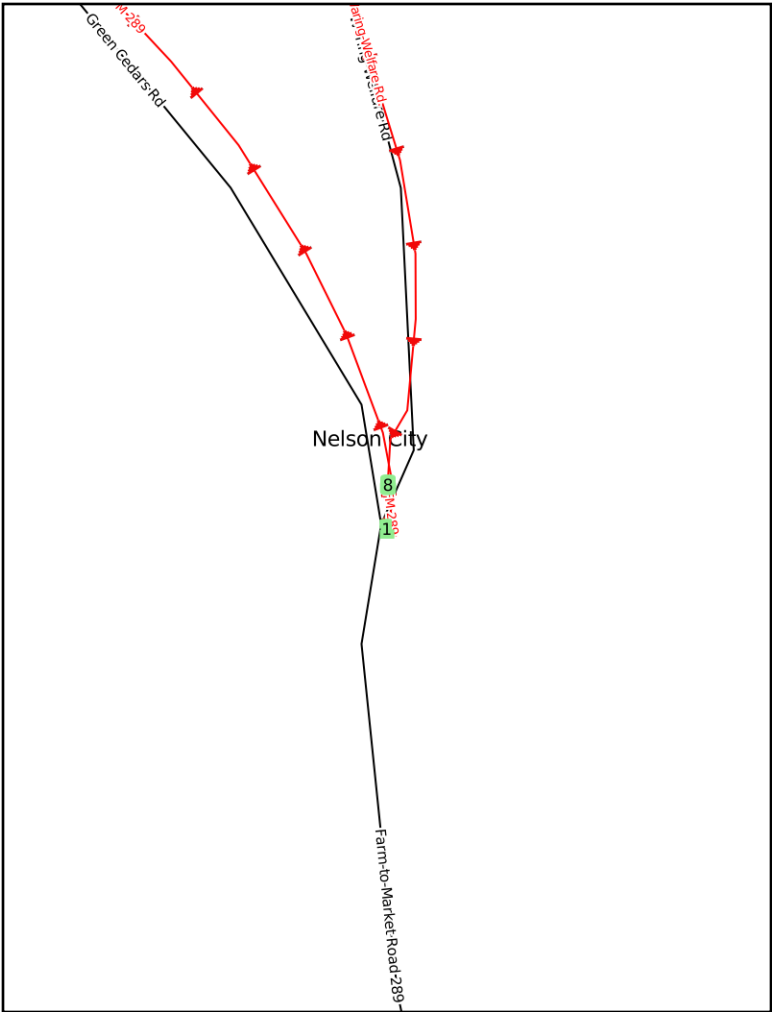

Po-Po's Short Loops

14.0 Mile Option

www.sabikerides.com

parking in red

numbered turns in green

numbered stops in blue

numbered points of interest in yellow

<i>Landmark</i>	<i>Distance</i>	<i>Description</i>	<i>Length</i>
Parking	0.00	NORTH on FM 289.	1.08
T - 1	1.08	LEFT onto FM 289	0.09
T - 2	1.17	RIGHT onto FM 289	2.61
T - 3	3.78	RIGHT onto Blaschke Rd.	2.43
T - 4	6.21	LEFT onto Waring Rd.	1.91
T - 5	8.12	RIGHT onto Waring-Welfare Rd.	5.63
S - 1	8.1	The Waring General Store is at the corner in Waring where Waring-Welfare Rd. and FM 1621 meet.	store
P - 1	11.5	Welfare, TX	POI
T - 6	13.75	LEFT at the Y	0.26
T - 7	14.01	LEFT onto FM 289	0.02
Finish	14.02	Arrive at finish!	Finish