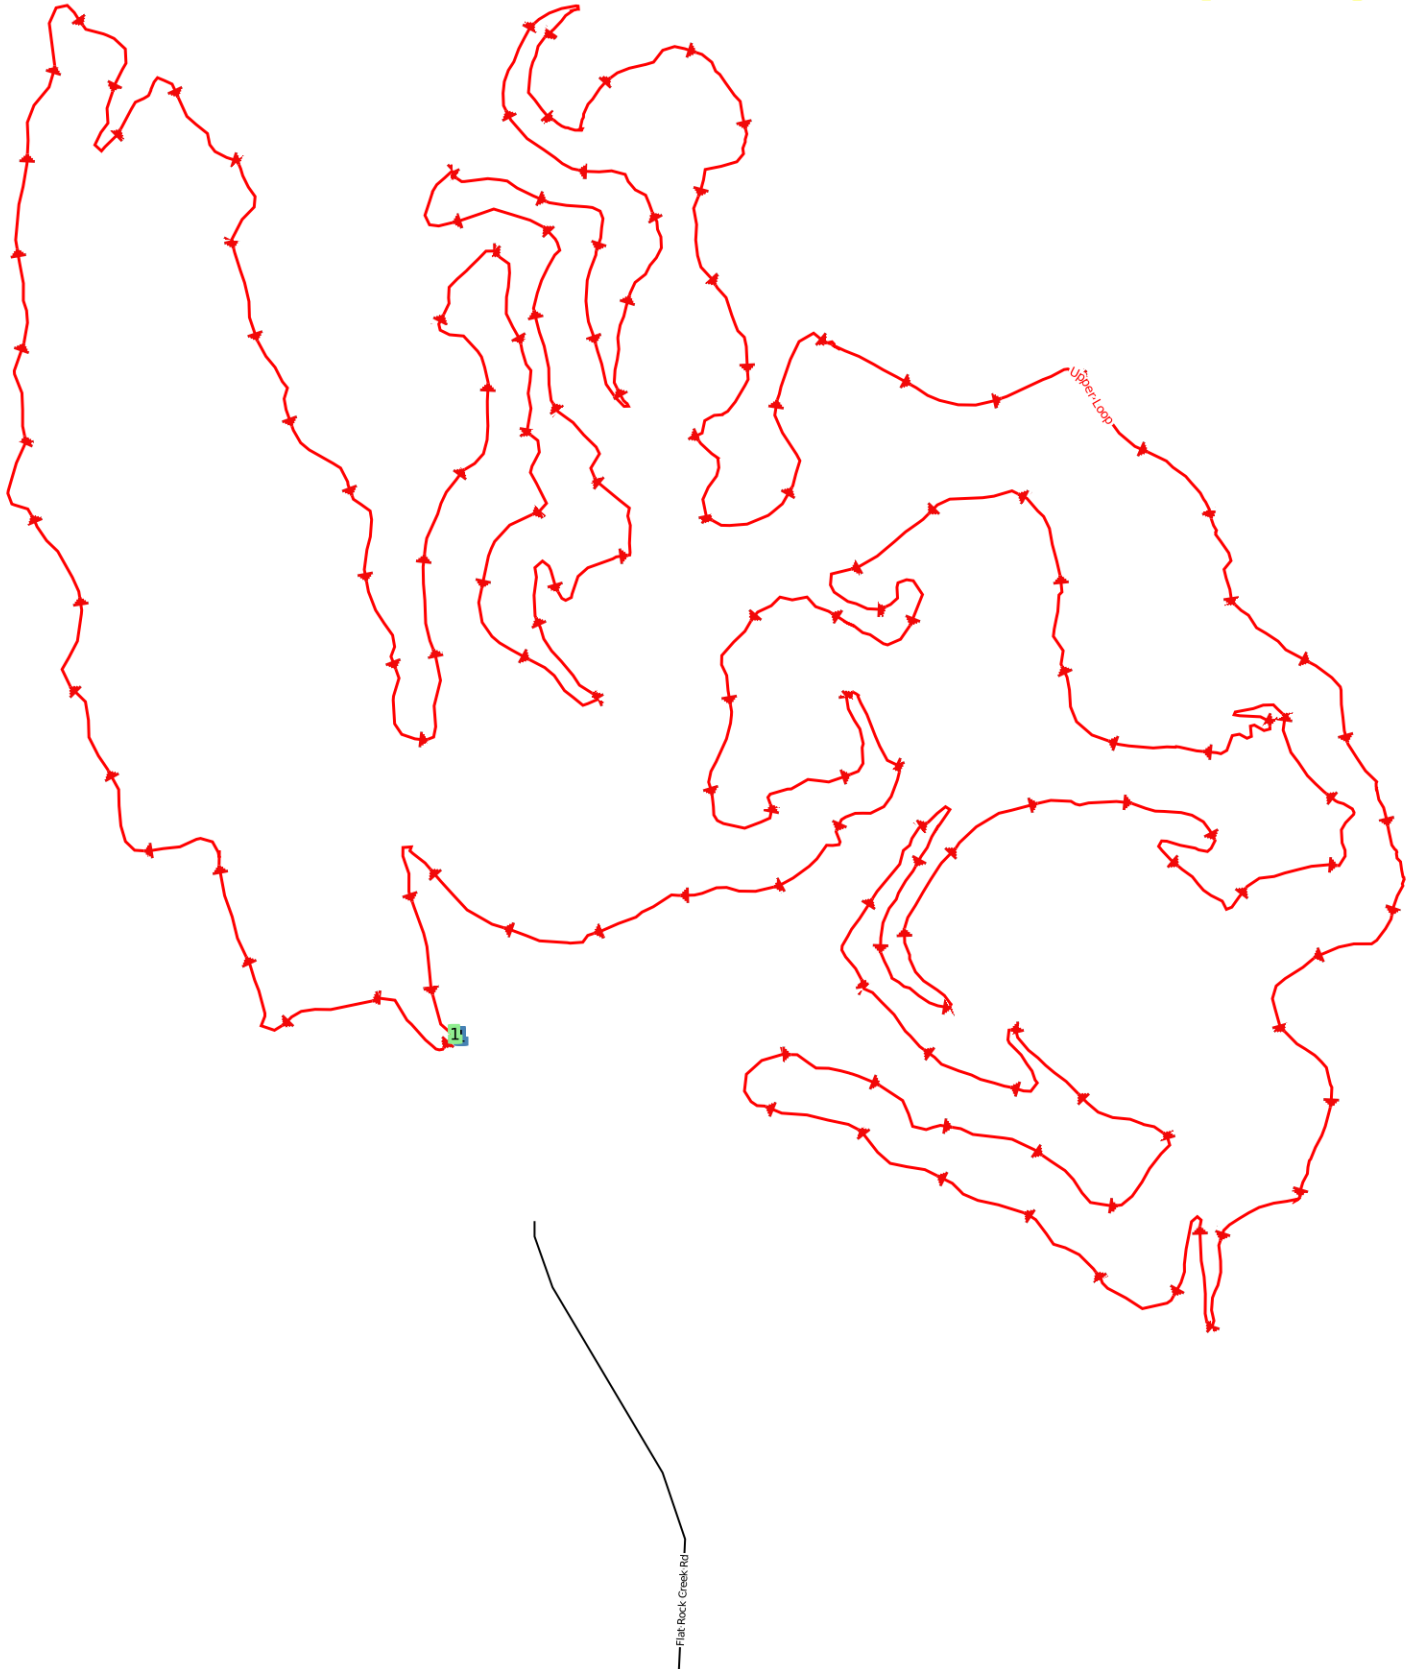

Flat Rock Ranch

10.6 Mile Option

www.sabikerides.com

parking in red

numbered turns in green

numbered stops in blue

numbered points of interest in yellow

<i>Landmark</i>	<i>Distance</i>	<i>Description</i>	<i>Length</i>
Parking	0.00	WEST from parking	10.62
S - 1	0.0	There are toilets, showers, hoses, tables, and much more near the parking area. There are good signs pointing the way to all the amenities.	facilities
Finish	10.62	Arrive at finish!	Finish